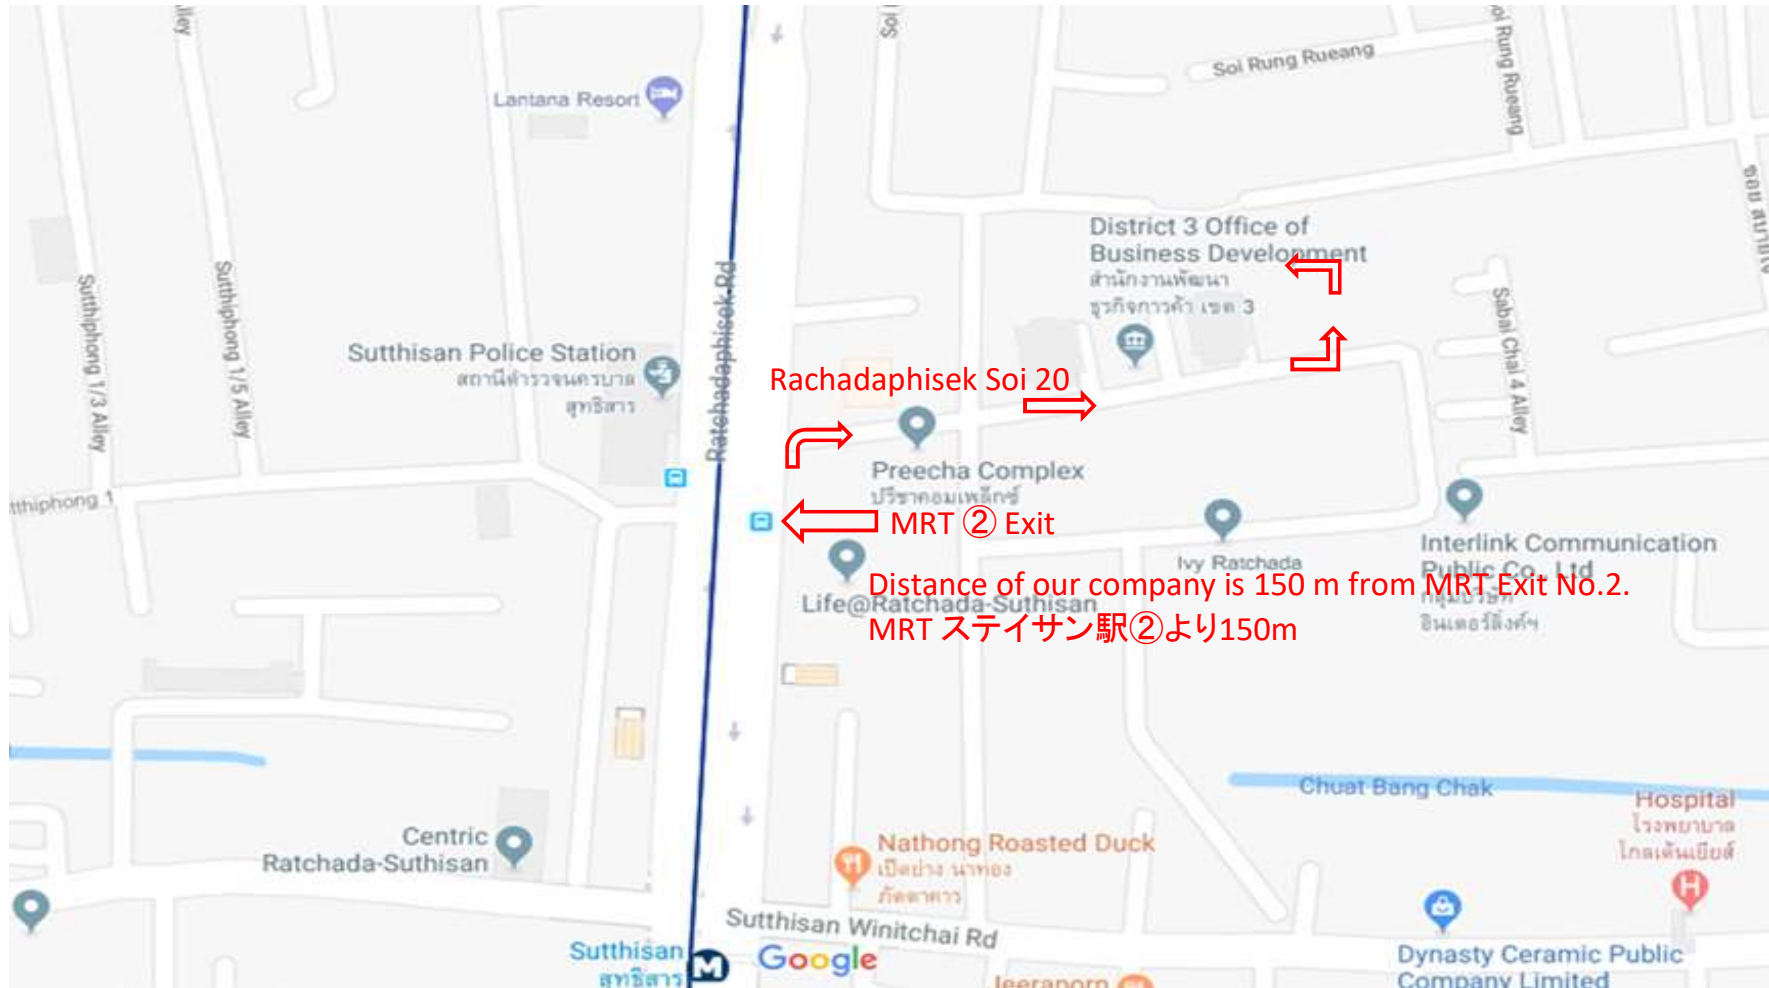

SimLex Developmet Co., Ltd.

The R20 Space Building Floor 5N Room 5/6-7, 195 Soi Sabai Chai, Samsen Nok, Huai Khwang, Bangkok 10310

TEL : 02-694-3254 Fax ; 02-694-3252 MOBILE:0878296515

MRT Sutthisan ② Exit. Turn right at Rachadaphisek Soi 20

Go Straight at Rachadaphisek Soi 20.

Turn Left and Turn Left.

Go up to 5F